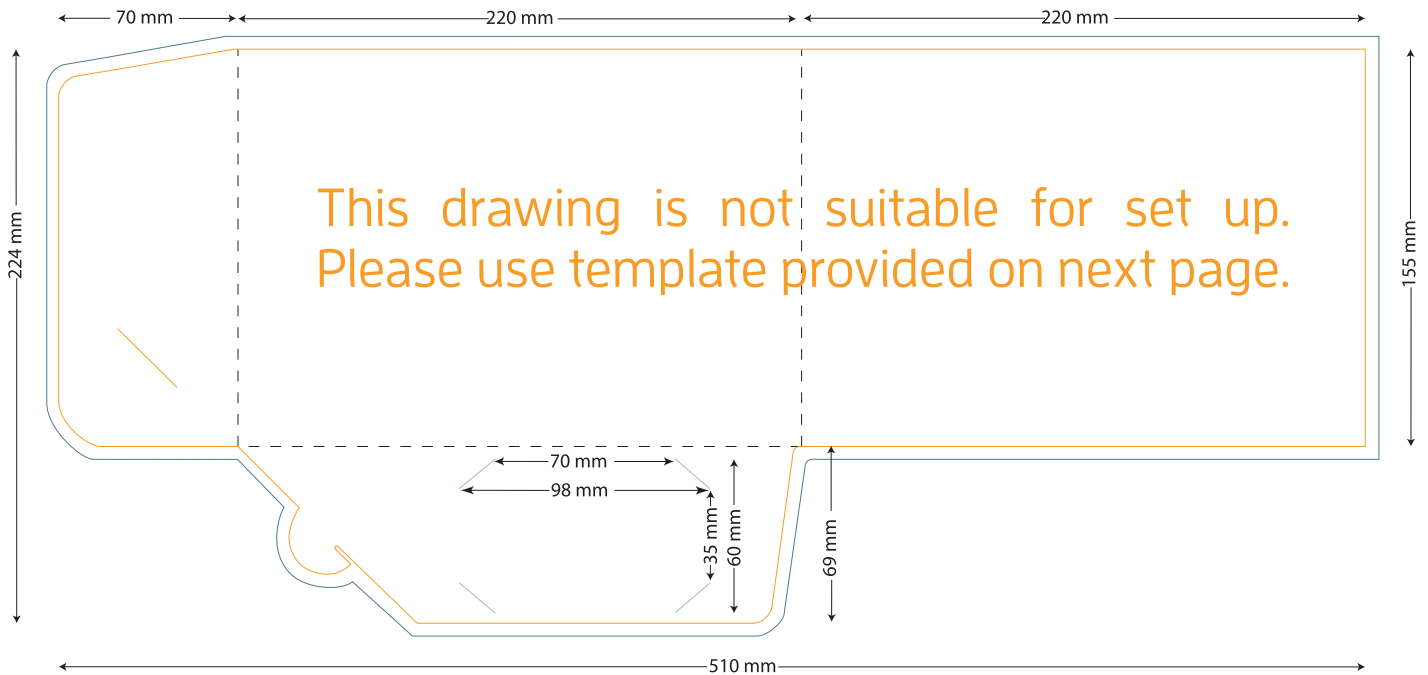

Style A Presentation Folder - A5 Landscape - No Gusset

FOLDED SIZE: 220mm x 155mm

-  TRIM SIZE: 510mm x 224mm
-  BLEED: 5mm on all sides
-  BUSINESS CARD SLITS
-  LOCKING TAB SLIT

Presentation Folder artwork needs to be supplied as a two page PDF per side.

Page 1 Artwork needs to include key lines. This is to demonstrate the position of images and text.

Page 2 Artwork has no key lines. This page will be used to generate the print file.

Style A Presentation Folder - A5 Landscape - No Gusset

FOLDED SIZE: 220mm x 155mm