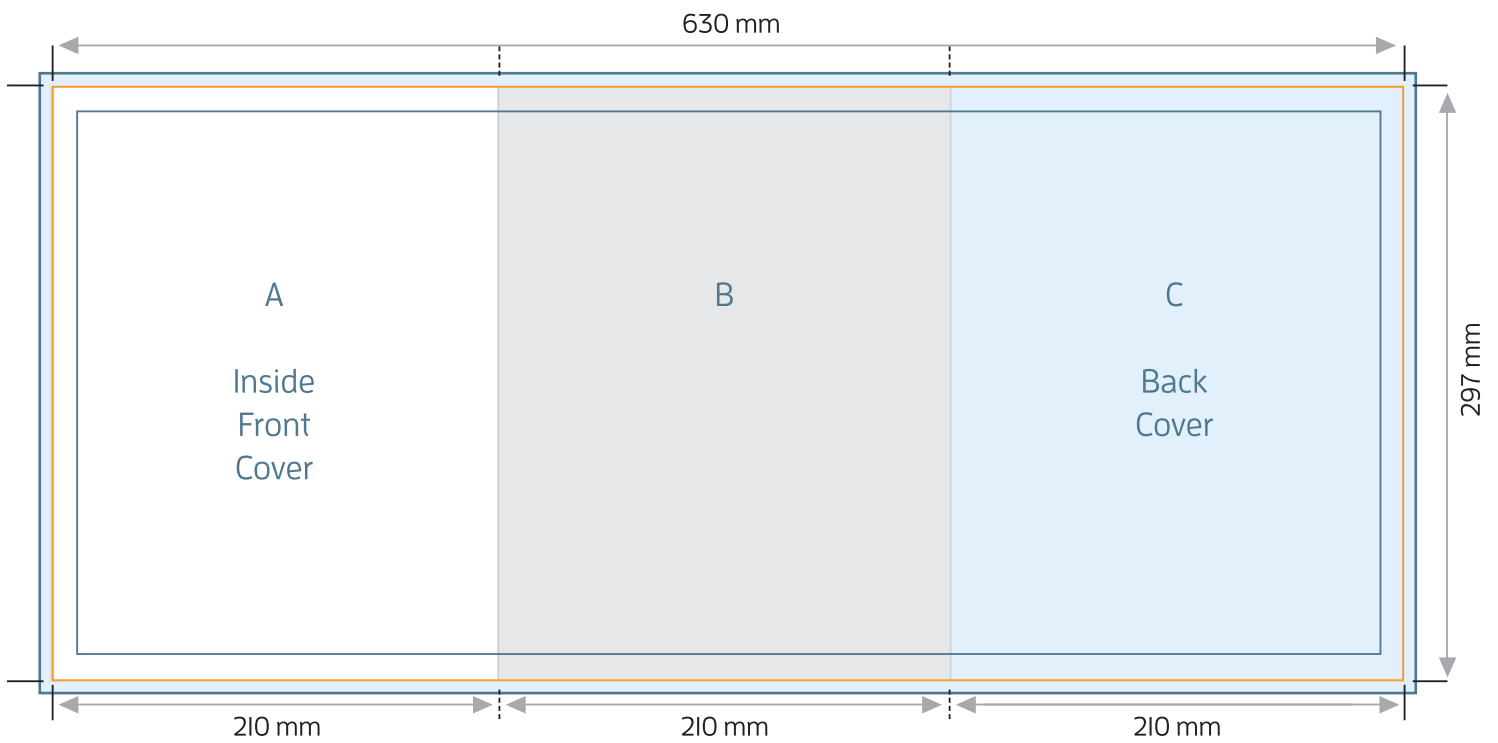

A4 6pp BROCHURE - ZIG ZAG FOLD

FOLDED SIZE: 210mm x 297mm

TRIM SIZE: 630mm x 297mm

BLEED: 634mm x 301mm

SAFE PRINT AREA: 624mm x 291mm

A4 6pp BROCHURE - ZIG ZAG FOLD

TRIM SIZE: 630mm x 297mm

FOLDED SIZE: 210mm x 297mm

ALL PANELS ARE 210mm wide