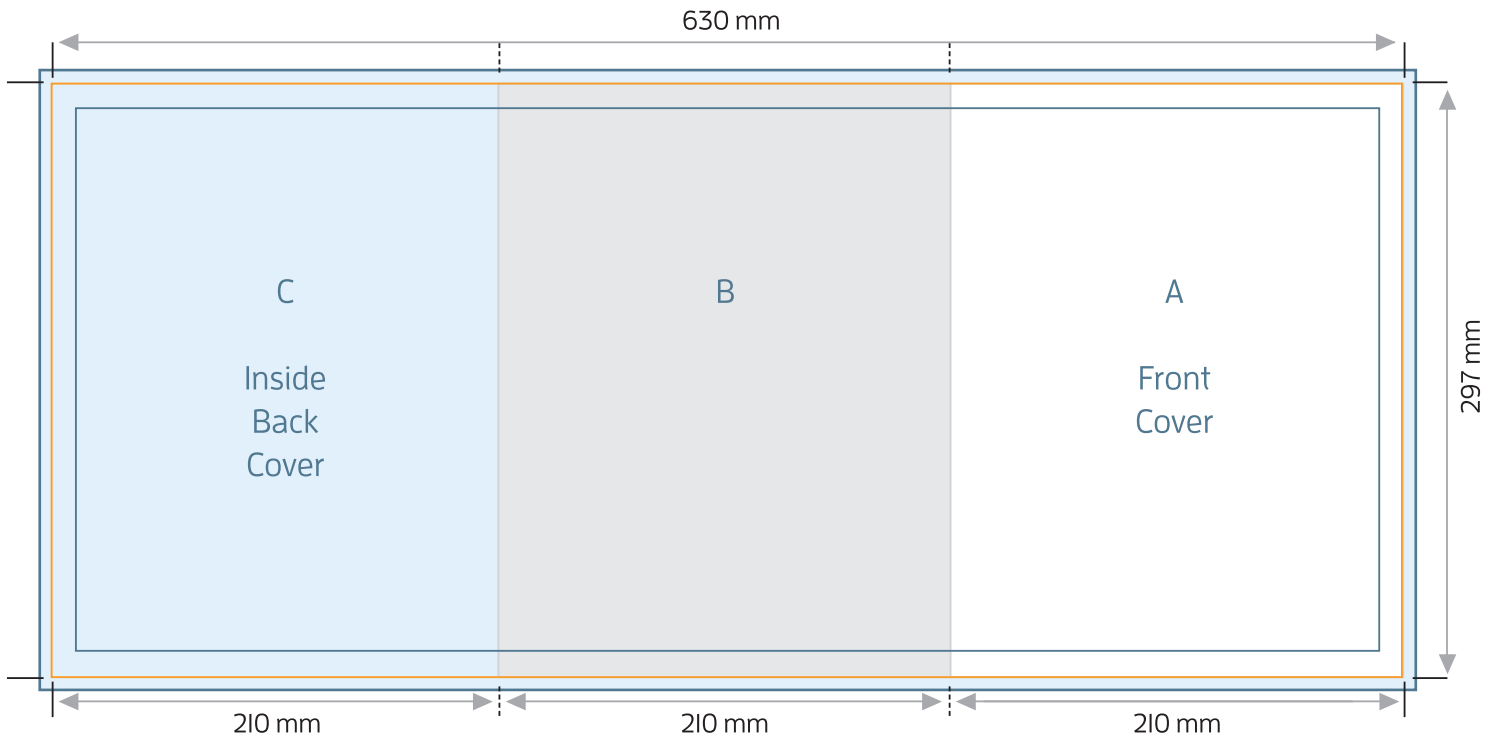

A4 6pp BROCHURE - ZIG ZAG FOLD

FOLDED SIZE: 210mm x 297mm

TRIM SIZE: 630mm x 297mm

BLEED: 634mm x 301mm

SAFE PRINT AREA: 624mm x 291mm

A4 6pp BROCHURE - ZIG ZAG FOLD

TRIM SIZE: 630mm x 297mm

FOLDED SIZE: 210mm x 297mm

ALL PANELS ARE 210mm wide